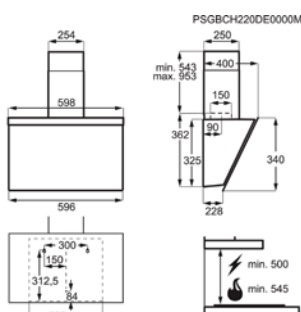

H(min/max)xBxD in mm 950 / 1260x598x410

OdourClean Plus koolstoffilter MCFB92

Kleur zwart

Energy Class

OdourClean Standard koolstoffiter MCFB91

OdourClean Pro koolstoffilter MCFB93

LED Kelvinwaarde (K) 3000