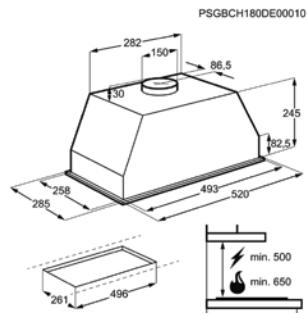

H(min/max)xBxD in mm 245 / 245x520x285

OdourClean Standard koolstoffilter ECFB02

OdourClean Plus koolstoffilter ECFBLL01

OdourClean Pro koolstoffilter

Kleur inox

LED Kelvinwaarde (K) 3000

Energy Class

TELESCOPISCHE DAMPKAP DPE5950M