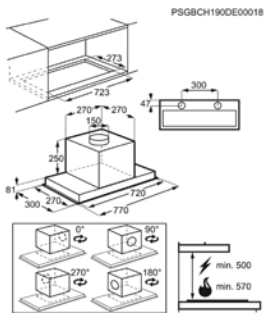

H(min/max)xBxD in mm 331x770x300

OdourClean Standard koolstoffiter ECFB01

OdourClean Plus koolstoffilter ECFBLL02

OdourClean Pro koolstoffilter

Kleur mat zwart gelakt

LED Kelvinwaarde (K) 3000

Energy Class

INBOUWGROEP DGB3850M