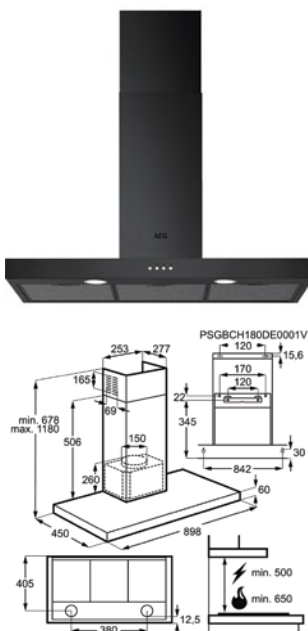

H(min/max)xBxD in mm 678 / 1180x898x450

OdourClean Standard koolstoffiter ECFB01

OdourClean Plus koolstoffilter ECFBLL02

OdourClean Pro koolstoffilter

Kleur mat zwart

LED Kelvinwaarde (K) 3000

Energy Class

SCHOUWDAMPKAP DBB4651M