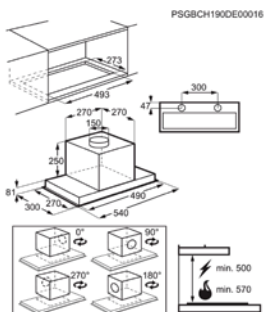

H(min/max)xBxD in mm 331 / 331x540x300

OdourClean Standard koolstoffiter ECFB01

OdourClean Plus koolstoffilter ECFBLL02

OdourClean Pro koolstoffilter

Kleur inox

LED Kelvinwaarde (K) 3000

Energy Class

INBOUWGROEP DGB2531M