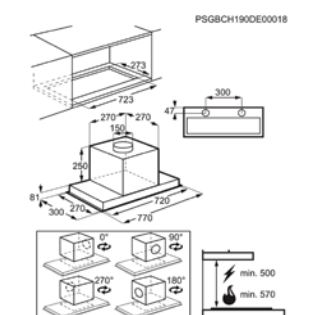

H(min/max)xBxD in mm 331 / 331x770x300

OdourClean Standard koolstoffiter ECFB01

OdourClean Plus koolstoffilter ECFBLL02

OdourClean Pro koolstoffilter

Kleur inox

LED Kelvinwaarde (K) 3000

Energy Class

INBOUWGROEP DGE5861HR